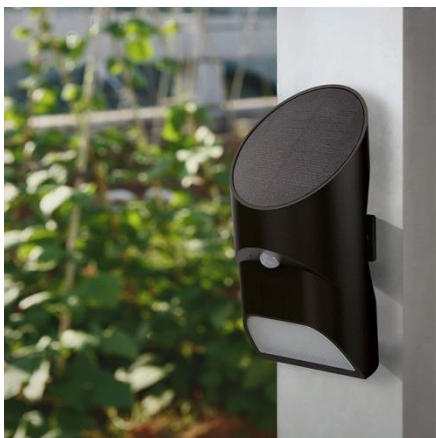

Solar Sensor Wall Lights For Front Door (AT8529)

Product Advantage:

- **DIM MODE + MOTION ACTIVATED SECURITY LIGHT:** The solar lights automatically works from dusk to dawn and stays on all night in a low light.
- **No wiring necessary;** solar energy powered, LED Solar powered, Solar Security Light
- **SIMPLE INSTALLATION:** Lightweight make it easy to mount with included screw, Height of 6.5ft-10ft off the ground as the recommended height. LED light source is completely green, no pollution
- **WEATHER RESISTANCE:** IP64 waterproof and heatproof, great solar security lights for outdoor yard, patio, fence, pool, porch, step etc

Product Parameters:

ITEM NO.	AT8529
Solar Panel	Monocrystal Silicon 5.5V/0.55W
Battery	1 PC 18650 Li-ion 3.7V 1800mAh
LED color	2700~6500K (customizable)
Material	PS & ABS
Dimensions	16.0x8.0x8.0 CM
Charge time	> 8 hours
Work time	150LM <2 hours, 5LM>12 Hours
Package	Colorful Paper Box/8.2x8.2x17.0CM
Weight	180 G
Carton Size	43x36x35 CM / 40 PCS
Induction Angle/Distance	120°/3-6M
Min.Order	3000 PCS