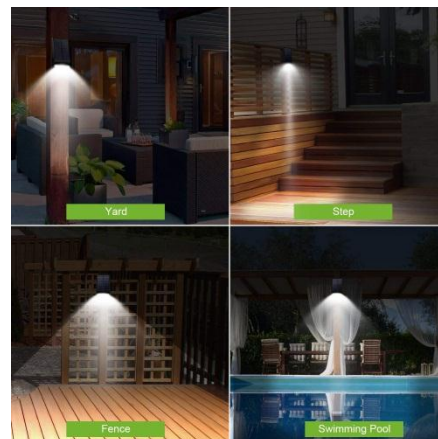

15 LED Solar Powered Lights DIM Mode with Motion Sensor (AT8528)

Product Advantage:

- **DIM MODE + MOTION ACTIVATED SECURITY LIGHT:** The solar lights automatically works from dusk to dawn and stays on all night in a low light.
- **ADVANCED MICROWAVE SENSOR TECHNOLOGY:** More sensitive than other PIR motion sensor solar lights
- **SIMPLE INSTALLATION:** Lightweight make it easy to mount with included screw, Height of 6.5ft-10ft off the ground as the recommended height. New design with press button at back of this outdoor solar lights, no worried about lost pin again
- **WEATHER RESISTANCE:** IP64 waterproof and heatproof, great solar security lights for outdoor yard, patio, fence, pool, porch, step etc

Product Parameters:

ITEM NO.	AT8528
Solar Panel	Monocrystal Silicon 5.5V/1.0W
Battery	1 PC 18650 Li-ion 3.7V 2000mAh
LED color	2700~6500K (customizable)
Material	PC & ABS
Dimensions	16.0x8.2x2.8 CM
Charge time	> 8 hours
Work time	100% Brightness <4 hours, 30%>12 Hours
Package	Colorful Paper Box/23.0x4.5x8.5CM
Weight	180 G
Carton Size	35.5x35x29 CM / 54 PCS
Induction Angle/Distance	160°/8~10M
Min.Order	1000 PCS