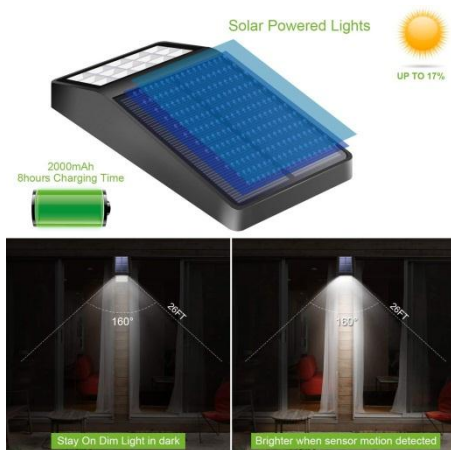

15 LED Solar Powered Lights DIM Mode with Motion Sensor (AT8528)

Product Advantage:

- **DIM MODE + MOTION ACTIVATED SECURITY LIGHT:** The solar lights automatically works from dusk to dawn and stays on all night in a low light.
- **ADVANCED MICROWAVE SENSOR TECHNOLOGY:** More sensitive than other PIR motion sensor solar lights
- **SIMPLE INSTALLATION:** Lightweight make it easy to mount with included screw, Height of 6.5ft-10ft off the ground as the recommended height. New design with press button at back of this outdoor solar lights, no worried about lost pin again
- **WEATHER RESISTANCE:** IP64 waterproof and heatproof, great solar security lights for outdoor yard, patio, fence, pool, porch, step etc

Product Parameters:

ITEM NO.	AT8528
Solar Panel	Monocrystal Silicon 5.5V/1.0W
Battery	1 PC 18650 Li-ion 3.7V 2000mAh
LED color	2700~6500K (customizable)
Material	PC & ABS
Dimensions	16.0x8.2x2.8 CM
Charge time	> 8 hours
Work time	100% Brightness <4 hours, 30%>12 Hours
Package	Colorful Paper Box/23.0x4.5x8.5CM
Weight	180 G
Carton Size	35.5x35x29 CM / 54 PCS
Induction Angle/Distance	160°/8~10M
Min.Order	1000 PCS