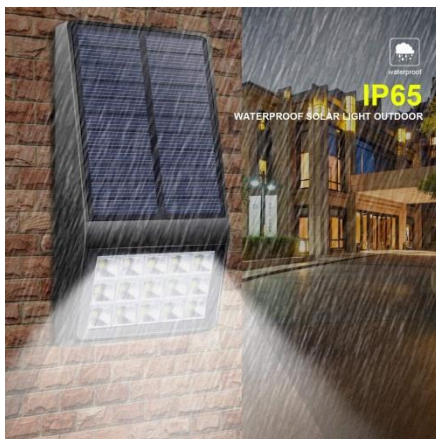

15 LED Solar Powered Lights DIM Mode with Motion Sensor (AT8528)

Product Advantage:

- **DIM MODE + MOTION ACTIVATED SECURITY LIGHT:** The solar lights automatically works from dusk to dawn and stays on all night in a low light.
- **ADVANCED MICROWAVE SENSOR TECHNOLOGY:** More sensitive than other PIR motion sensor solar lights
- **SIMPLE INSTALLATION:** Lightweight make it easy to mount with included screw, Height of 6.5ft-10ft off the ground as the recommended height. New design with press button at back of this outdoor solar lights, no worried about lost pin again
- **WEATHER RESISTANCE:** IP64 waterproof and heatproof, great solar security lights for outdoor yard, patio, fence, pool, porch, step etc

Product Parameters:

ITEM NO.	AT8528
Solar Panel	Monocrystal Silicon 5.5V/1.0W
Battery	1 PC 18650 Li-ion 3.7V 2000mAh
LED color	2700~6500K (customizable)
Material	PC & ABS
Dimensions	16.0x8.2x2.8 CM
Charge time	> 8 hours
Work time	100% Brightness <4 hours, 30%>12 Hours
Package	Colorful Paper Box/23.0x4.5x8.5CM
Weight	180 G
Carton Size	35.5x35x29 CM / 54 PCS
Induction Angle/Distance	160°/8~10M
Min.Order	1000 PCS