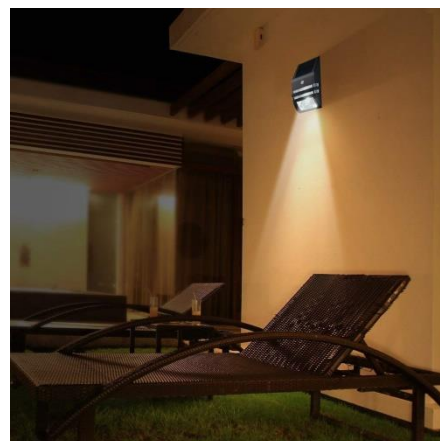

Wireless Solar Outdoor Wall Light LED with PIR Motion Sensor (AT8525)

Product Advantage:

- Installs easily in seconds; just peel and stick to any surface, mounting hardware included.
- No wiring necessary; solar energy powered, LED Solar powered, Solar Security Light.
- LED light source is completely green, no pollution.
- Waterproof design, Automatic sensing; Stainless steel construction for maintenance free lights.
- Perfect for areas where conventional electrical supply is not available, or spaces where it always seems just a little too dark or standard lights would be problematic such as pathway, staircase, garden, yard.

Product Parameters:

ITEM NO.	AT8525
Solar Panel	Monocrystal Silicon 5.0V/0.4W
Battery	1 PC 18650 Li-ion 3.7V 1200mAh
LED color	RED&GREEN&BLUE
Material	Stainless Steel & Plastic
Dimensions	17x8x5 CM
Charge time	>8 hours
Work time	30% Brightness <12 hours, 30S>120 Times
Package	Colorful Paper Box/17.5x8.5x6.0 CM
Weight	230 G
Carton Size	37x29x45 CM / 40 PCS
IP Rating	IP44
Min.Order	2000 PCS