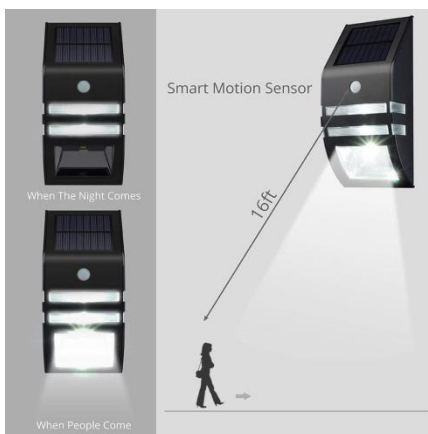

Wireless Solar Outdoor Wall Light LED with PIR Motion Sensor (AT8525)

Product Advantage:

- Installs easily in seconds; just peel and stick to any surface, mounting hardware included.
- No wiring necessary; solar energy powered, LED Solar powered, Solar Security Light.
- LED light source is completely green, no pollution.
- Waterproof design, Automatic sensing; Stainless steel construction for maintenance free lights.
- Perfect for areas where conventional electrical supply is not available, or spaces where it always seems just a little too dark or standard lights would be problematic such as pathway, staircase, garden, yard.

Product Parameters:

ITEM NO.	AT8525
Solar Panel	Monocrystal Silicon 5.0V/0.4W
Battery	1 PC 18650 Li-ion 3.7V 1200mAh
LED color	RED&GREEN&BLUE
Material	Stainless Steel & Plastic
Dimensions	17x8x5 CM
Charge time	>8 hours
Work time	30% Brightness <12 hours, 30S>120 Times
Package	Colorful Paper Box/17.5x8.5x6.0 CM
Weight	230 G
Carton Size	37x29x45 CM / 40 PCS
IP Rating	IP44
Min.Order	2000 PCS