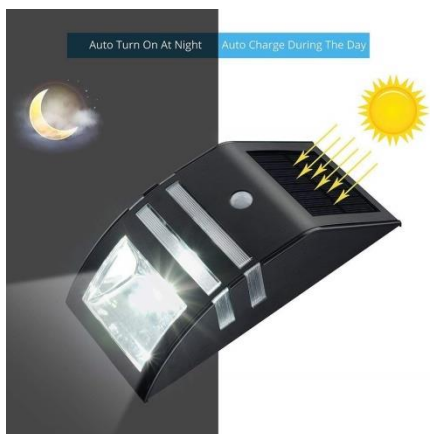

Wireless Solar Outdoor Wall Light LED with PIR Motion Sensor (AT8525)

Product Advantage:

- Installs easily in seconds; just peel and stick to any surface, mounting hardware included.
- No wiring necessary; solar energy powered, LED Solar powered, Solar Security Light.
- LED light source is completely green, no pollution.
- Waterproof design, Automatic sensing; Stainless steel construction for maintenance free lights.
- Perfect for areas where conventional electrical supply is not available, or spaces where it always seems just a little too dark or standard lights would be problematic such as pathway, staircase, garden, yard.

Product Parameters:

ITEM NO.	AT8525
Solar Panel	Monocrystal Silicon 5.0V/0.4W
Battery	1 PC 18650 Li-ion 3.7V 1200mAh
LED color	RED&GREEN&BLUE
Material	Stainless Steel & Plastic
Dimensions	17x8x5 CM
Charge time	>8 hours
Work time	30% Brightness <12 hours, 30S>120 Times
Package	Colorful Paper Box/17.5x8.5x6.0 CM
Weight	230 G
Carton Size	37x29x45 CM / 40 PCS
IP Rating	IP44
Min.Order	2000 PCS