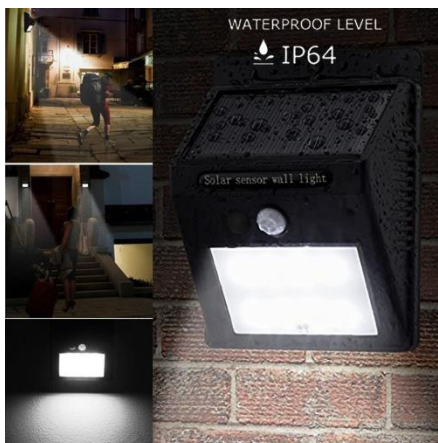

Solar Power Sensor Wall Light Security Motion Outdoor Light (AT8524)

Product Advantage:

- Easy installation: No wiring needed, can be installed anywhere you want. This light is waterproof and durable with solid hard plastic construction.
- Smart PIR plus Light Sensor: When it turns dark, the light is activated by movement which is detected within 10 ft and 120 degree. and if no further movement is detected within 30 seconds then the light is off automatically.
- Perfect for areas where conventional electrical supply is not available, or spaces where it always seems just a little too dark or standard lights would be problematic such as pathway, staircase, garden, yard.

Product Parameters:

ITEM NO.	AT8524
Solar Panel	Monocrystal Silicon 5.0V/0.4W
Battery	1 PC 18650 Li-ion 3.7V 1200mAh
LED color	4500K (Customizable)
Material	Plastic
Dimensions	9.6x4.8x12.4 CM
Charge time	>8 hours
Work time	30% Brightness <12 hours, 30S>120 Times
Package	Colorful Paper Box/10.5x5.2x13.5 CM
Weight	180 G
Carton Size	42x28x28 CM / 40 PCS
Sensing Distance/ Angle	3-5M/120°
Min.Order	1000 PCS