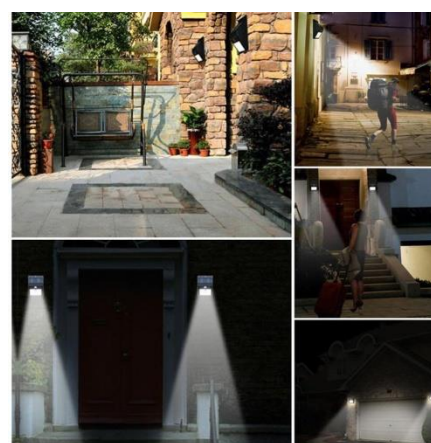

Solar Power Sensor Wall Light Security Motion Outdoor Light (AT8524)

Product Advantage:

- Easy installation: No wiring needed, can be installed anywhere you want. This light is waterproof and durable with solid hard plastic construction.
- Smart PIR plus Light Sensor: When it turns dark, the light is activated by movement which is detected within 10 ft and 120 degree. and if no further movement is detected within 30 seconds then the light is off automatically.
- Perfect for areas where conventional electrical supply is not available, or spaces where it always seems just a little too dark or standard lights would be problematic such as pathway, staircase, garden, yard.

Product Parameters:

ITEM NO.	AT8524
Solar Panel	Monocrystal Silicon 5.0V/0.4W
Battery	1 PC 18650 Li-ion 3.7V 1200mAh
LED color	4500K (Customizable)
Material	Plastic
Dimensions	9.6x4.8x12.4 CM
Charge time	>8 hours
Work time	30% Brightness <12 hours, 30S>120 Times
Package	Colorful Paper Box/10.5x5.2x13.5 CM
Weight	180 G
Carton Size	42x28x28 CM / 40 PCS
Sensing Distance/ Angle	3-5M/120°
Min.Order	1000 PCS