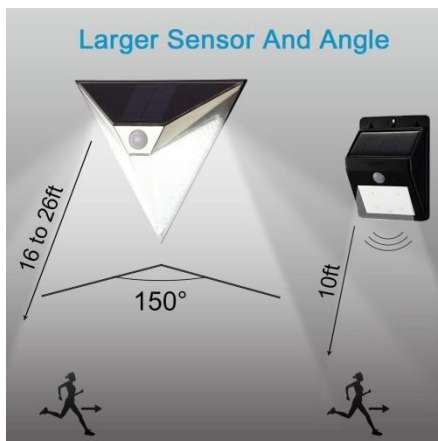

Wireless Outdoor Solar Motion Security Wall Light (AT8523)

Product Advantage:

- Better Design and Function: Pretty modern pyramid look provides nice bright light with three sides.
- Larger Solar Panel: 17% conversion rate and 20% larger solar panel mean greatly shorter charging time..
- Automatic Motion Sensor Lights for Security: No wiring. NO AC current.
- Great Outdoor Light: This solar light is perfect to be used in garden, fence, patio etc. Heat resistant and weatherproof, no worry about outdoor destroy.
- LED Sensor Light with Larger Sensor: Longer sensor length of 16-26 feet and sensing range max 150 degree.

Waterproof

IPX65
WATERPROOF RATIMH

Product Parameters:

ITEM NO.	AT8523
Solar Panel	Monocrystal Silicon 5.0V/1.0W
Battery	1 PC 18650 Li-ion 3.7V 1200mAh
LED color	2700~6500K (customizable)
Material	Stainless Steel & Plastic
Dimensions	22x20x10 CM
Charge time	>8 hours
Work time	30% Brightness <12 hours, 30S>120 Times
Package	Colorful Paper Box/23.5x12x21.5 CM
Weight	320 G
Carton Size	49x38x45 CM / 12 PCS
IP Rating	IP65
Min.Order	1000 PCS