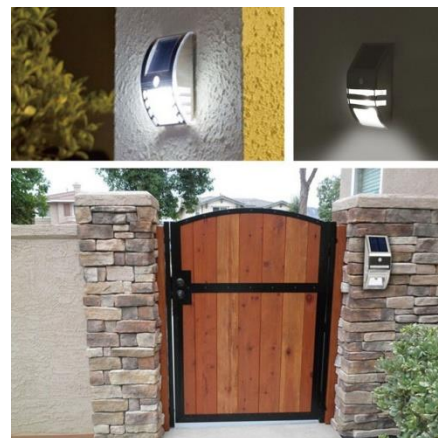

Wireless Solar Outdoor Wall Light LED with PIR Motion Sensor (AT8522)

Product Advantage:

- Installs easily in seconds; just peel and stick to any surface, mounting hardware included.
- No wiring necessary; solar energy powered, LED Solar powered, Solar Security Light.
- LED light source is completely green, no pollution.
- Waterproof design, Automatic sensing; Stainless steel construction for maintenance free lights.
- Perfect for areas where conventional electrical supply is not available, or spaces where it always seems just a little too dark or standard lights would be problematic such as pathway, staircase, garden, yard.

Product Parameters:

| | |
|--------------------|---|
| ITEM NO. | AT8522 |
| Solar Panel | Monocrystal Silicon 5.0V/0.4W |
| Battery | 1 PC 18650 Li-ion 3.7V 1200mAh |
| LED color | RED&GREEN&BLUE |
| Material | Stainless Steel & Plastic |
| Dimensions | 17x8x5 CM |
| Charge time | >8 hours |
| Work time | 30% Brightness <12 hours, 30S>120 Times |
| Package | Colorful Paper Box/17.5x8.5x6.0 CM |
| Weight | 230 G |
| Carton Size | 37x29x45 CM / 40 PCS |
| IP Rating | IP44 |
| Min.Order | 1000 PCS |